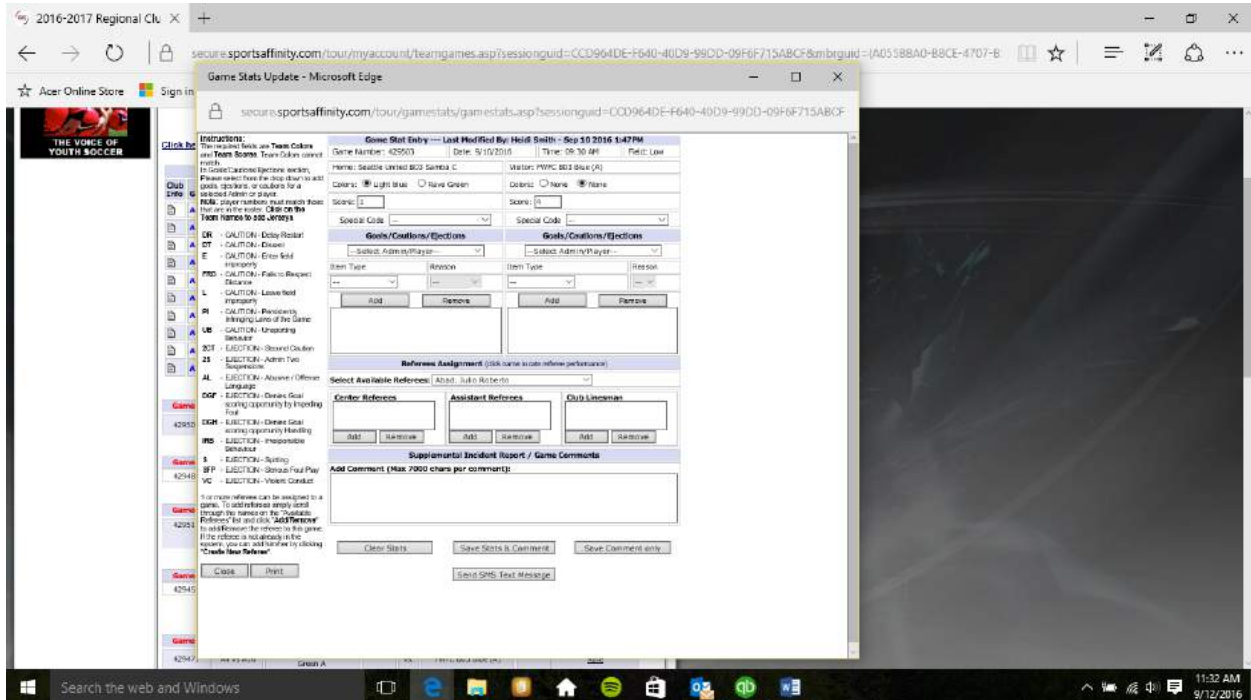

If you have entered a result the game stat entry will post on the very top line of the page... It will display who entered the match results last and when.

If no results have been entered by your team at this point you would see (0) for both home and away scores even if the opponent has already populated a result.